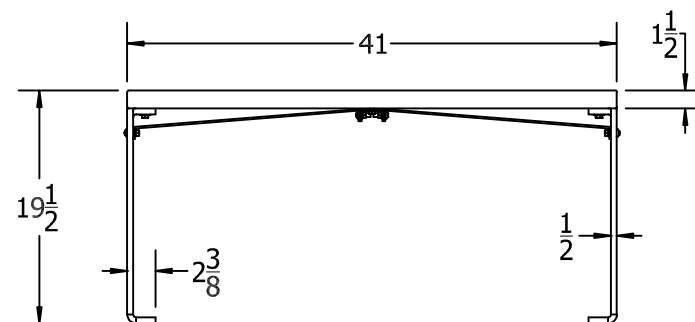

TOP VIEW

3D ISOMETRIC VIEW

SIDE VIEW

FRONT VIEW

42 in. Plaza Table/Bench Spec Sheet

©COPYRIGHT 2013-2033

THIS COPYRIGHTED MATERIAL IS THE PROPERTY OF FROG FURNISHINGS AND SHALL NOT BE REPRODUCED, PUBLISHED OR DISCLOSED TO OTHERS WITHOUT AUTHORIZATION AND CANNOT BE USED IN ANY WAY AGAINST OR DETRIMENTAL TO JAYHAWK PLASTICS INC. OLATHE, KANSAS USA

INSERT COLOR CODE IN PRODUCT NUMBER
CEDAR= CED, GRAY= GRA, GREEN= GRE,
REDWOOD= RDW

INSERT FRAME COLOR CODE IN PRODUCT NUMBER
SILVER FRAME=SF

EXAMPLE: 42 in. GRAY PLAZA TABLE/BENCH WITH
SILVER FRAME= PB 42PLZTBGRASF