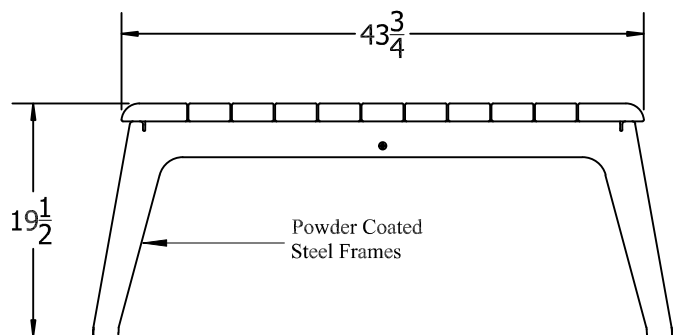

TOP VIEW

3D ISOMETRIC VIEW

SIDE VIEW

FRONT VIEW

42 in. Plaza Table/Bench Spec Sheet

©COPYRIGHT 2013-2033

THIS COPYRIGHTED MATERIAL IS THE PROPERTY OF FROG FURNISHINGS AND SHALL NOT BE REPRODUCED, PUBLISHED OR DISCLOSED TO OTHERS WITHOUT AUTHORIZATION AND CANNOT BE USED IN ANY WAY AGAINST OR DETRIMENTAL TO JAYHAWK PLASTICS INC. OLATHE, KANSAS USA

INSERT COLOR CODE IN PRODUCT NUMBER
CEDAR= CED, GRAY= GRA, GREEN= GRE,
REDWOOD= RDW

INSERT FRAME COLOR CODE IN PRODUCT NUMBER
SILVER FRAME=SF

EXAMPLE: 42 in. GRAY PLAZA TABLE/BENCH WITH
SILVER FRAME= PB 42PLZTBGRASF